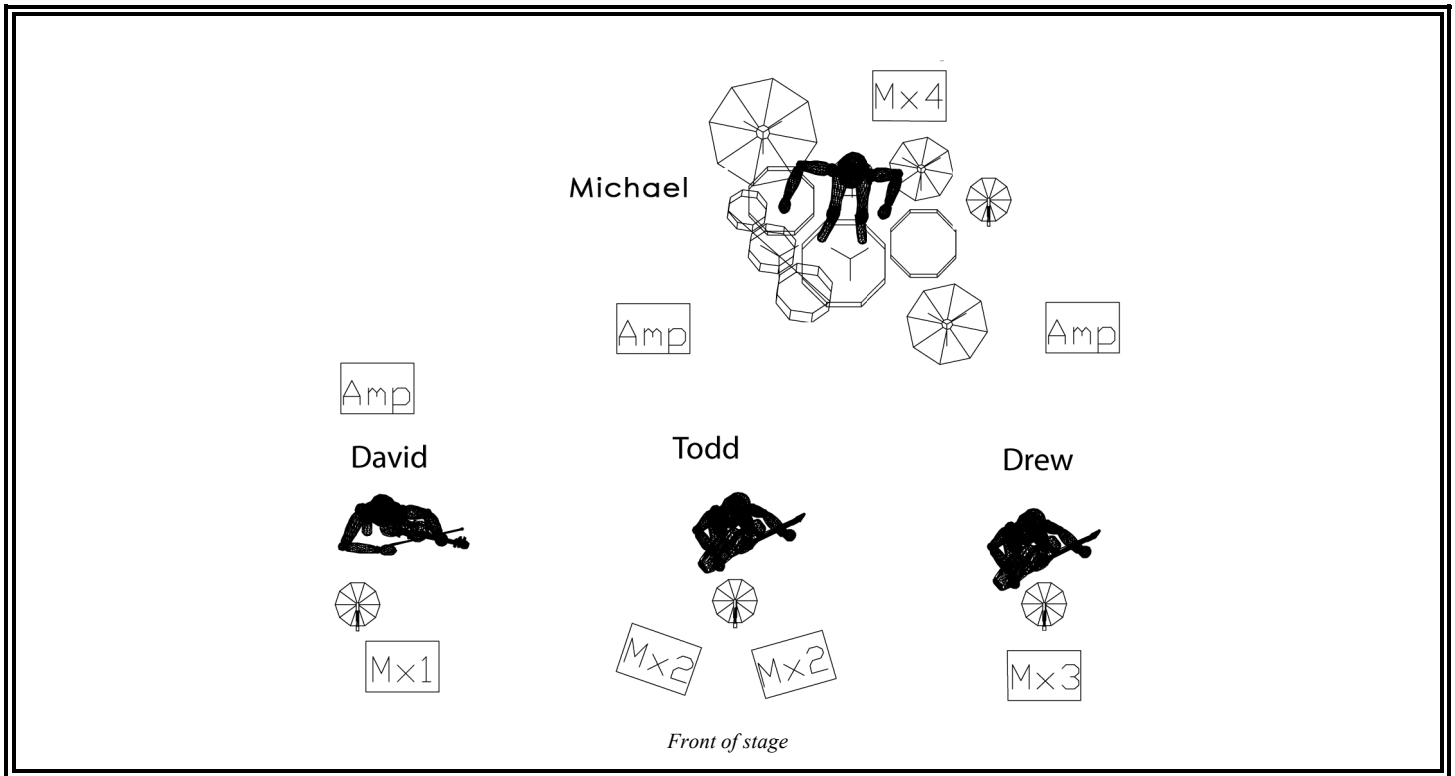

BOILED IN LEAD / Stage Plot (electric)

CHANNEL ASSIGNMENTS:

Input	Mic	Phantom
1	Kick	
2	Snare	
3	Hi-Hat	
4	Floor tom	
5	Rack tom	
6	Percussion	
7	Overhead 1	
8	Overhead 2	
9	Fiddle EFX left	DI
10	Fiddle EFX right	DI
11	Fiddle amp	DI
12	Todd amp	
13	Bass DI	* PP
14	Vocal David	SM58
15	Vocal Todd	SM58
16	Vocal Drew	SM58